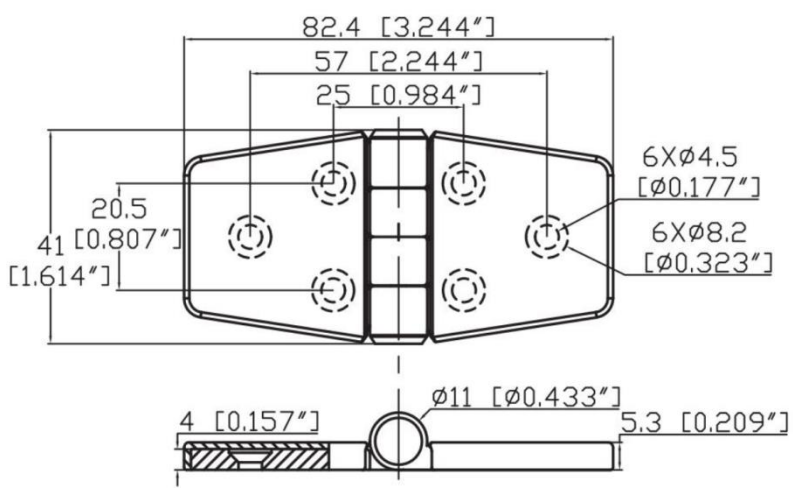

GM-NCH Nylon Covered Hinge

Features

- Barrel up type
- Unique cover conceals fasteners
- Covers can be removed and reused

Material

- Nylon

Part No.	Dimensions	Screw Size
GM-NCH-A119272	41 x 82.4	#8 or M4